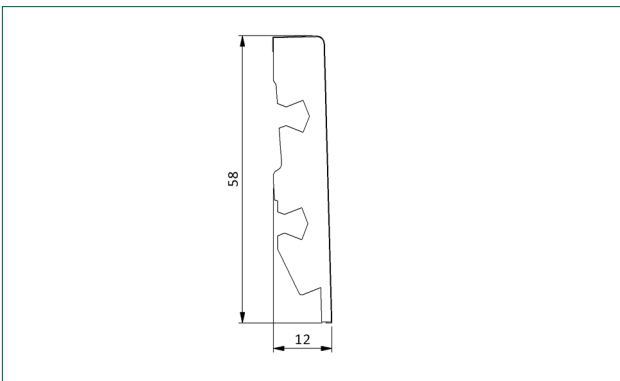

TECHNICAL DATA SHEET - EDITION 04.2023

Paintable Standard Skirting

General information

Paintable standard skirting that can be left white and grab a can and paint your skirtings in a colour that suits your style. Do your skirtings need to withstand damp conditions? Then make sure to choose our waterproof skirtings instead.

CONTENTS

Standard skirting

COMPOSITION

MDF with multifunctional surface

COLOUR

White ≈ RAL 9003